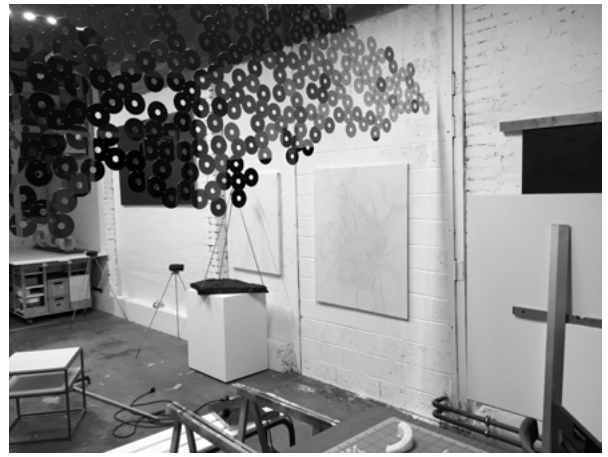

Gilles Pegel

Born 1981 in Esch/Alzette
Lives and works in Luxembourg

Education

2001-2005
Master en arts plastiques, visuels et de l'espace
(ISLAP - École de Recherche Graphique (ERG) Bruxelles Belgique)

Upcoming

2019 - permanent
All roads lead to Rome
Insitu wall fresco
ABP comission
Lycée Grevenmacher, Luxembourg

04/2020
Solo show
Galerie Nei Licht
Dudelange

Selected shows & projects

Luxembourg Art Week 2018
08/11 - 11/11/18
Gallery Nosbaum Reding, Luxembourg

2018 - permanent
On the movements and habits, 2018
Insitu outdoor sculpture
ABP comission
LTMA Pétange, Luxembourg

17/12 - 04/02/17
MIXED MEDIA /group
KROME GALLERY, Luxembourg

09/11 - 13/11/16
Take Off, asbl artcontemporain.lu
Luxembourg Art Week, Luxembourg

09/07 - 24/09/16
Transformation /group
KROME GALLERY, Luxembourg

12/03 - 17/04/16
The present is yours, the future is mine /group
Curator : Karolina Markiewicz
Cercle Cité, Luxembourg

22/11- 17/01/16
Exposition Prix d'Art Robert Schuman /group
Curator : Daniela Del Fabbro
Stadtmuseum Simeonstift Trèves, Allemagne

03/11 - 08/11/15
take off
Luxembourg Art Week, Luxembourg

09/2014 - permanent
this play
ABP comission
Redange, Luxembourg

04/09 - 20/09/14
FAIL, asbl artcontemporain.lu
Curator : Josée Hansen
Gallery Nosbaum Reding, Luxembourg

15/05 - 29/06/14
Angste Povera /PNSL
Carré Rotondes, Luxembourg

25/01 - 27/04/14
Labo (untitled)
Insitu installation
Casino Luxembourg, Luxembourg

Awards

Shortlisted for the Robert Schuman Award 2015
Shortlisted for the Edward Steichen Award 2017